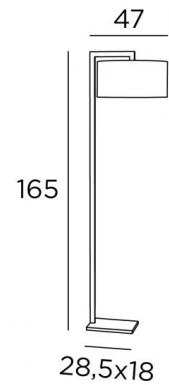

DEP FLOOR

DEP FLOOR in brushed bronze with lampshade in Turda châtain (fabric from category 3)

Floor lamp with round cylindrical lampshade. Foot switch. A sober design. Is also available as table lamp.

#### OVERALL SIZES

H165cm | →47 x 42cm

#### BASE

18 x 28,5 x 2cm

#### LAMPSHADE : SIZES & CODE

Ø42 - 42 - 20cm

+ *integral diffuser*

Code: 3132 + fabric code

We offer more than 150 materials and colors

LIGHTING COLLECTION