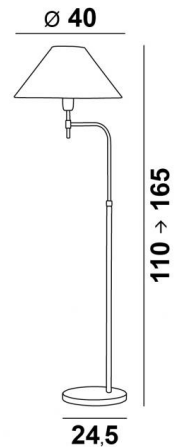

## DENDERAH

DENDERAH in brushed bronze with lampshade in Trento basalte (fabric from category 3)

Reading lamp, adjustable in height with mobile arm and round lampshade. Foot switch. The conical lampshade diffuses a light obliquely to facilitate reading. Classic contemporary design

### OVERALL SIZES

H110→165cm L40→45cm

### BASE

Ø24,5 x 2,5cm

### LAMPSHADE : SIZES & CODE

Ø12 - 40 - 23cm

Code: 1107 + fabric code

We offer more than 150 materials and colors