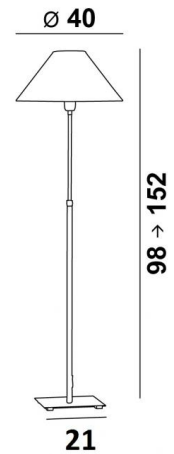

IPOUKY

IPOUKY in brushed chrome with lampshade in Gabala platinum (fabric from category 3)

Reading lamp, adjustable in height with round lampshade. Foot switch. The conical lampshade diffuses a light obliquely to facilitate reading. Sober and contemporary

#### OVERALL SIZES

H98 → 152cm Ø40cm

#### BASE

#21 x 2cm

#### LAMPSHADE : SIZES & CODE

Ø12 - 40 - 23cm

Code: 1107 + fabric code

We offer more than 150 materials and colors

HEIGHT  
ADJUSTABLE

E27

FOOT  
SWITCH

LIGHTING COLLECTION