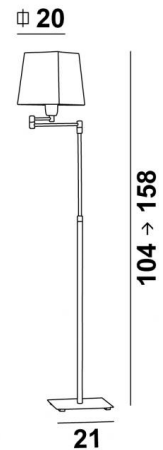

REKMARE #

REKMARE in brushed bronze with lampshade in Chinette ivoire (fabric from category 0)

Reading lamp, adjustable in height with articulated arm and square lampshade. Foot switch. Sober and classic

#### OVERALL SIZES

H104→158cm L21→45cm

#### BASE

#21 x 2cm

#### TECHNICAL DATA

One E27 fitting with ring

Adjustable arm through 360°

Reading lamp adjustable in height

A foot switch on the cable (standard)

A foot dimmer on the cable (option)