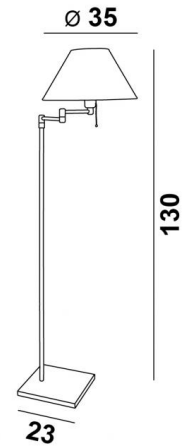

NEKAO

NEKAO in brushed bronze with lampshade in Trento lave (fabric from category 3)

Reading lamp with articulated arm and round lampshade. E27 fitting with pull cord. The conical lampshade diffuse a light obliquely to facilitate reading. Sober and contemporary

OVERALL SIZES

H130cm L35→50cm

BASE

#23 x 2,5cm

TECHNICAL DATA

One E27 fitting with ring and pull cord

Adjustable arm through 360°

An electrical cord

AVAILABLE METAL FINISHES AND CODES

29 - Brushed bronze - 3153 029

32 - Brushed chrome - 3153 032

LAMPSHADE : SIZES & CODE

Ø14 - 35 - 21cm

Code: 3153 + fabric code

We offer more than 150 materials and colors