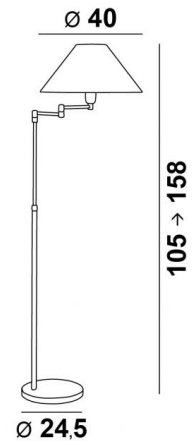

KALABSHA

KALABSHA in light bronze with lampshade in Trento Mastic (fabric from category 3)

Classic, but reworked to give it a nice, contemporary look. This reading lamp with a round lampshade will give your interior a "very decorative" touch. Very functional : telescopic tubes and an articulated arm. Very practical and efficient. The conical lampshade diffuse a light obliquely to facilitate reading

OVERALL SIZES

H105→158cm L40→55cm

BASE

Ø24,5 x 2,5cm

TECHNICAL DATA

One E27 fitting with ring

Adjustable arm through 360° and adjustable in height

A foot switch on the cable (standard)

A foot dimmer on the cable (option)

AVAILABLE METAL FINISHES AND CODES

 20 - Polished
brass - 3146 020

 28 - Light bronze - 3146 028

 29 - Brushed bronze - 3146 029

LAMPSHADE : SIZES & CODE

Ø12 - 40 - 23cm

Code: 1107 + fabric code