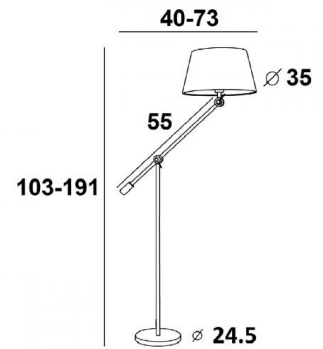

TEMBO

TEMBO in brushed bronze with lampshade in Turda abricot (fabric from category 3)

Reading lamp with tumble arm and round lampshade. Foot switch. The round conical shade diffuse a light obliquely to facilitate reading. Classic, contemporary design

OVERALL SIZES

H103→191cm L40→73cm Ø35cm

BASE

Ø24,5 x 2,5cm

TECHNICAL DATA

- One E27 fitting with ring
- A foot switch on the cable (standard)
- A foot dimmer on the cable (option)
- The lampshade is adjustable through 360°
- The main arm swings 180°
- Reading lamp adjustable in height

AVAILABLE METAL FINISHES AND CODES

29 - Brushed bronze - 3180 029

LAMPSHADE : SIZES & CODE

Ø21 - 35 - 24cm

Code: 3180 + fabric code

We propose more than 150 materials/colors for lampshades.