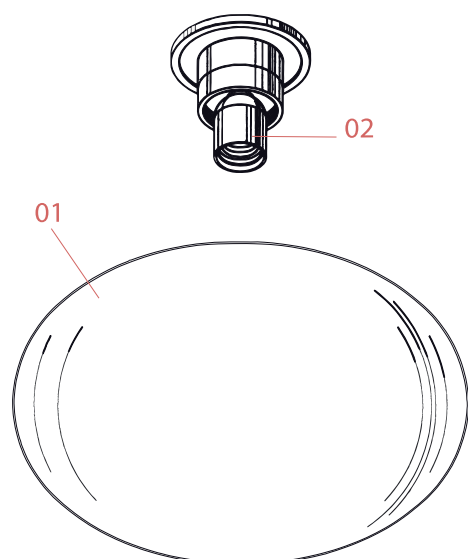

FLOS

F3028000 White

Glo-Ball Ceiling 2

Designed by Jasper Morrison, 1999

Halogen - 150W

Ceiling mounted lamp providing diffused light. Diffuser consisting of an externally acidetched, hand blown, flashed opaline glass and of a die-cast aluminum threaded ring nut with alodine plating finish. 30% fiberglass reinforced injection-molded polyamide ceiling fitting; gray painted die-cast aluminum diffuser support.

RF32289

LED Lamp E27 15W 3000K T38

Spare Parts

- | | | |
|-----|--|-----------|
| 01. | Glo-Ball 2 opal diffuser. Grey
Base | F3055061 |
| 02. | New version lamp holder | RF2500200 |

DOWNLOAD

F3055061

Glo-Ball 2 opal diffuser. Grey Base