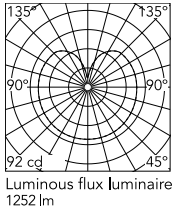

Physical

Colour	White
Net weight (kg)	3.77
Package volume (m3)	0.13
IP internal	40

Download

[Mounting instructions](#)  PDF

[Spare Parts](#)  PDF

Photometric Files

[LDT / IES](#)  LDT

Technical Drawings

[2D](#)  ZIP

[3D](#)  ZIP

[Bim](#)  ZIP

IP		IP	IP
40		40	40

Schematic light drawing

Photometric

Lighting type	Total
Light distribution	Roto symmetric
Extreme cut off	No

Electrical