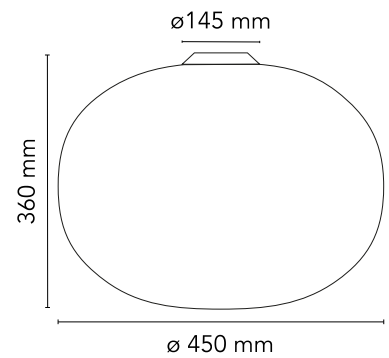

FLOS

F3028000 White

Glo-Ball Ceiling 2

Designed by Jasper Morrison, 1999

Halogen - 150W

Ceiling mounted lamp providing diffused light. Diffuser consisting of an externally acidetched, hand blown, flashed opaline glass and of a die-cast aluminum threaded ring nut with alodine plating finish. 30% fiberglass reinforced injection-molded polyamide ceiling fitting; gray painted die-cast aluminum diffuser support.

Are you a professional and your project needs consulting and support?

[BOOK AN APPOINTMENT](#)