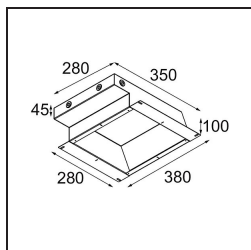

Installation Accessories

- **12182030** Conbox 280x350x100x380