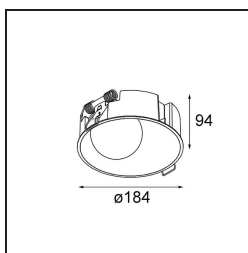

Specifications

Material	12180109
Light Source Type	LED
LED Type	BRIDGELUX V6 HD G7
LED technology	LED COB
CRI	Min. 90
Colour Temperature	3000K
Lifetime	L80B20 @50,000 Hours
Lamp Included	Yes
Number of Light Sources	1
CIE flux code	48 80 96 100 52
Binning (SDCM)	2
Light Direction	Down
Optic	Reflector
Input Voltage	Constant Current Driver Required
Electrical Class	III
IP Rating	55
Glow wire rating (°C)	960
Indoor/Outdoor	Indoor
Application	Ceiling, Wall
Mounting	Recessed
Cut-out size (mm)	ø177
Mounting depth (mm)	100.0
Adjustability	Not Applicable
Distance to Lighted Object (m)	0,1
Primary Colour & Primary Finish	White, Structure
Gross weight (g)	1080.0
Drive current (mA)	350 500 700
Forward voltage (Vf)	16,4 16,9 17,7
Connected load (W)	5,7 8,5 12,4
Delivered lumens (lm)	383 516 668
Efficacy (lm/W)	67 61 54
Glare rating	29 30 31