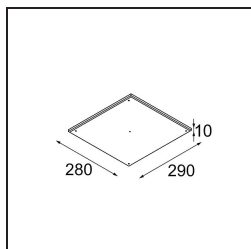

- **12293030** Gypsum fibreboard 290x280

Choose a required accessory