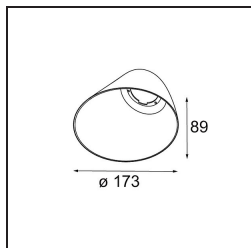

Specifications

Material	12180109
Light Source Type	LED
LED Type	BRIDGELUX V6 HD G7
LED technology	LED COB
CRI	Min. 90
Colour Temperature	3000K
Lifetime	L80B20 @50,000 Hours
Lamp Included	Yes
Number of Light Sources	1
CIE flux code	48 80 96 100 52
Binning (SDCM)	2
Light Direction	Down
Optic	Reflector
Input Voltage	Constant Current Driver Required
Electrical Class	III
IP Rating	55
Glow wire rating (°C)	960
Indoor/Outdoor	Indoor
Application	Ceiling, Wall
Mounting	Recessed
Cut-out size (mm)	ø177
Mounting depth (mm)	100.0
Adjustability	Not Applicable
Distance to Lighted Object (m)	0,1
Primary Colour & Primary Finish	White, Structure
Gross weight (g)	1080.0
Drive current (mA)	350 500 700
Forward voltage (Vf)	16,4 16,9 17,7
Connected load (W)	5,7 8,5 12,4
Delivered lumens (lm)	383 516 668
Efficacy (lm/W)	67 61 54
Glare rating	29 30 31

TM30 & CRI diagram

Light distribution & beam diagram

Diagrams

Decorative Accessories

- 12183082** Shellby skin ano bronze
- 12183041** Shellby skin ano champagne
- 12183042** Shellby skin ano gold
- 12183092** Shellby skin pearly white
- 12183084** Shellby skin ano silver bronze