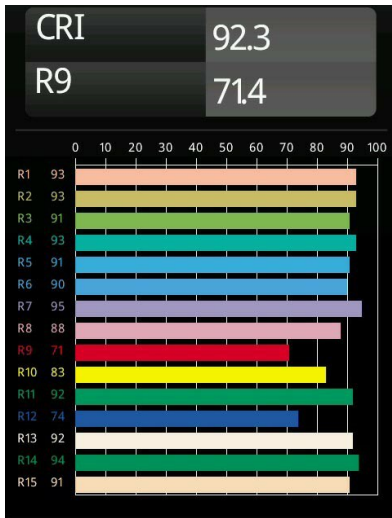

Date
Customer
Project
Type

Shellby Recessed 184 1x IP55 LED 3000K DE White Structure

Shellby's light is the Sun by day, and the Moon by night. Like the Sun, it brings powerful, general light that indisputably brightens your space, and energises you for daily activities. Like the Moon, it watches, with softer light that inspires calm and warmth. A clash of functions, all in one.

Specifications

Material	12180109
Light Source Type	LED
LED Type	BRIDGELUX V6 HD G7
LED technology	LED COB
CRI	Min. 90
Colour Temperature	3000K
Lifetime	L80B20 @50,000 Hours
Lamp Included	Yes
Number of Light Sources	1
CIE flux code	48 80 96 100 52
Binning (SDCM)	2
Light Direction	Down
Optic	Reflector
Input Voltage	Constant Current Driver Required
Electrical Class	III
IP Rating	55
Glow wire rating (°C)	960
Indoor/Outdoor	Indoor
Application	Ceiling, Wall
Mounting	Recessed
Cut-out size (mm)	ø177
Mounting depth (mm)	100.0
Adjustability	Not Applicable
Distance to Lighted Object (m)	0,1
Primary Colour & Primary Finish	White, Structure
Gross weight (g)	1080.0
Drive current (mA)	350 500 700
Forward voltage (Vf)	16,4 16,9 17,7
Connected load (W)	5,7 8,5 12,4
Delivered lumens (lm)	383 516 668
Efficacy (lm/W)	67 61 54
Glare rating	29 30 31

TM30 & CRI diagram

Light distribution & beam diagram

Diagrams

Decorative Accessories

- 12183082** Shellby skin ano bronze
- 12183041** Shellby skin ano champagne
- 12183042** Shellby skin ano gold
- 12183092** Shellby skin pearly white
- 12183084** Shellby skin ano silver bronze