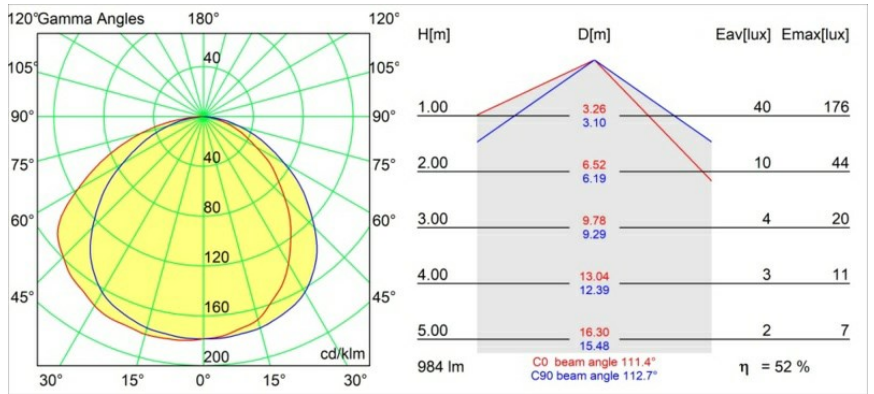

Light distribution & beam diagram