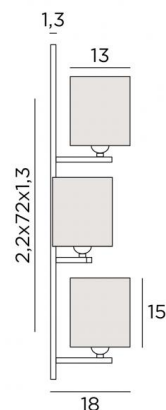

BOUTO

BOUTO in brushed bronze with lampshades in Maille fumée (fabric from category 1)

Wall lamp with three square lampshades. There is a model to be placed at the left and another to be placed at the right

OVERALL SIZES

H72cm L26cm |→18cm

BASE

2,2 x 72 x 1,3cm

TECHNICAL DATA

Three E27 fittings with ring

Dimmable wall lamp

A fixing plate for the wall box (plan in PDF)

AVAILABLE METAL FINISHES AND CODES

29 - Brushed bronze - 1315 029

32 - Brushed chrome - 1315 032

LAMPSHADE : SIZES & CODE

#13 - 13 - 15cm (x3)

Code: 1300 + fabric code

We offer more than 150 materials and colors