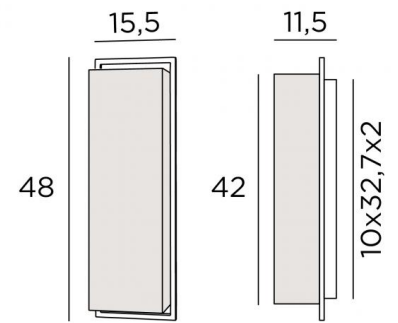

HEBY 1

HEBY1 in brushed chrome with lampshade in Gabala platinum (fabric from category 3)

Wall lamp with two E27 fittings and lampshade (rectangular screen)

OVERALL SIZES

H48cm L15,5cm |→11,5cm

BASE

Plate : 15,5 x 48cm

Box : 10 x 32,7 x 2cm

TECHNICAL DATA

Two E27 fittings

Dimmable wall lamp

A fixing plate for the wall box (plan in PDF)

AVAILABLE METAL FINISHES AND CODES

29 - Brushed bronze - 1542 029

32 - Brushed chrome - 1542 032

LAMPSHADE : SIZES & CODE

9x13x9 - 9x13x9 - 42cm

Code: 1542 + fabric code

We offer more than 150 materials and colors