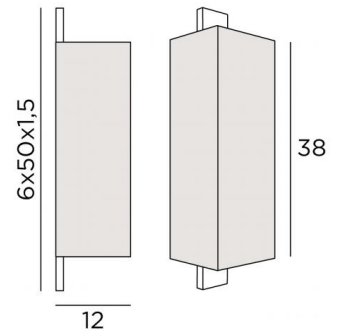

MAYA #

MAYA in brushed chrome with lampshade in Coton violet (fabric from category 1)

Wall lamp with a lampshade (rectangular screen). Two E27 fittings. Sober and classic, the light is widely spread on the wall. Ideal for installation in a stairwell

#### OVERALL SIZES

H50cm L14cm |→12cm

#### BASE

6 x 50 x 1,5cm

#### LAMPSHADE : SIZES & CODE

12x14x12 - 12x14x12 - 38cm

Code: 1562 + fabric code

We offer more than 150 materials and colors

LIGHTING COLLECTION