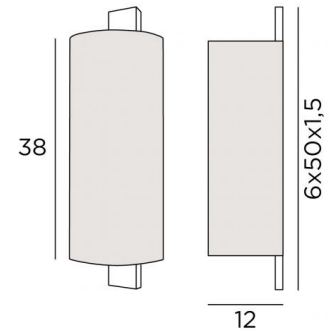

MAYA o

MAYA in brushed bronze with lampshade in Trento mastic (fabric from category 3)

Wall lamp with a lampshade (round screen). Two E27 fittings. Sober and classic, the light is widely spread on the wall. Ideal for installation in a stairwell

OVERALL SIZES

H50cm L16cm |→12cm

BASE

6 x 50 x 1,5cm

TECHNICAL DATA

Two E27 fittings

Dimmable wall lamp

A fixing plate for the wall box (plan in PDF)

AVAILABLE METAL FINISHES AND CODES

29 - Brushed bronze - 1561 029

32 - Brushed chrome - 1561 032

LAMPSHADE : SIZES & CODE

Ø16x12 - 16x12 - 38cm

Code: 1561 + fabric code

We offer more than 150 materials and colors