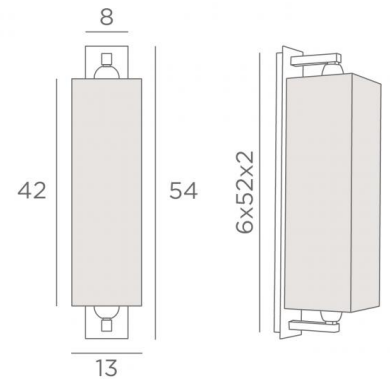

KHONSOU #

KHONSOU in brushed chrome with lampshade in Chinette ivoire (fabric from category 0)

Wall lamp with square lampshade. A trend "art deco" with a nice presence on the wall

OVERALL SIZES

H54cm L13cm |→17cm

BASE

Plate : 8 x 54cm

Box : 6 x 52 x 2cm

TECHNICAL DATA

Two E27 fittings with ring

Dimmable wall lamp

A fixing plate for the wall box (plan in PDF)

AVAILABLE METAL FINISHES AND CODES

29 - Brushed bronze - 1251 029

32 - Brushed chrome - 1251 032

LAMPSHADE : SIZES & CODE

#13 - 42cm

Code: 1252 + fabric code

We offer more than 150 materials and colors

LIGHTING COLLECTION