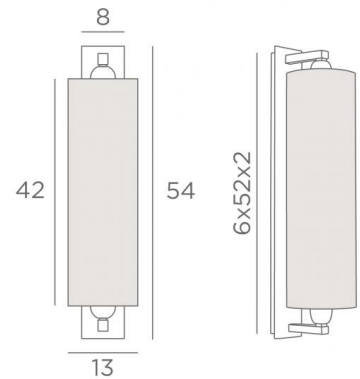

KHONSOU 0

KHONSOU in brushed bronze with lampshade in Soria Charbon (fabric from category 2)

Wall lamp with cylindrical lampshade. A trend "art deco" with a nice presence on the wall

OVERALL SIZES

H54cm L13cm |→17cm

BASE

Plate : 8 x 54cm

Box : 6 x 52 x 2cm

TECHNICAL DATA

Two E27 fittings with ring

Dimmable wall lamp

A fixing plate for the wall box (plan in PDF)

AVAILABLE METAL FINISHES AND CODES

29 - Brushed bronze - 1251 029

32 - Brushed chrome - 1251 032

LAMPSHADE : SIZES & CODE

Ø13 - 13 - 42cm

Code: 1251 + fabric code

We offer more than 150 materials and colors

LIGHTING COLLECTION