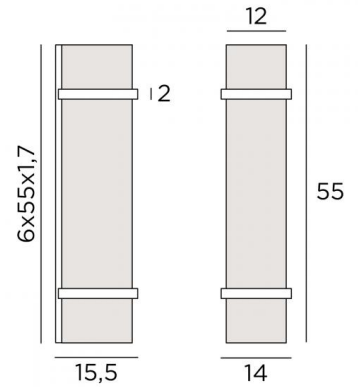

THOT 1

THOT 1 in brushed bronze with lampshade in Trento ficelle (fabric from category 3)

Wall lamp with square lampshade. Large wall lamp all in warm light.

OVERALL SIZES

H55cm L14cm |→15,5cm

BASE

6 x 55 x 1,7cm

TECHNICAL DATA

Two E27 fittings

Dimmable wall lamp

A fixing plate for the wall box ([plan in PDF](#))

AVAILABLE METAL FINISHES AND CODES

29 - Brushed bronze - 1381 029

LAMPSHADE : SIZES & CODE

#12 - 55cm