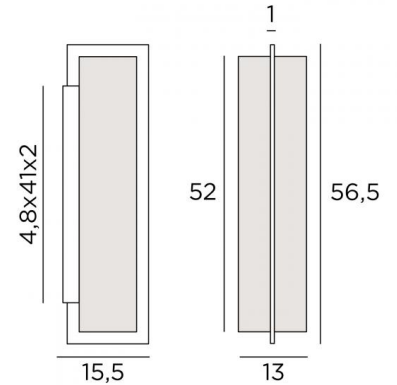

## SEHEL

SEHEL in brushed bronze with lampshade in Seta argent (fabric from category 3)

Wall lamp with lampshade (rectangular screen). Simple and contemporary, a large wall lamp full of light

### OVERALL SIZES

H56,5cm L13cm |→15,5cm

### BASE

4,8 x 41 x 2cm

### LAMPSHADE : SIZES & CODE

11x13x11 - 11x13x11 - 52cm

Code: 1582 + fabric code

We propose more than 150 materials/colors for lampshades.