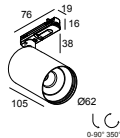

27600 0020 B

TRACK PARTS

Track profiles

27600 0020 B TRACK 1F ON 2m B

27600 0020 W TRACK 1F ON 2m W

27600 0030 B TRACK 1F ON 3m B

27600 0030 W TRACK 1F ON 3m W

Track parts

27600 0210 B TRACK 1F ON CORNER 180° B

27600 0210 W TRACK 1F ON CORNER 180° W

27600 0340 B TRACK 1F ON CORNER 90° IN B

27600 0340 W TRACK 1F ON CORNER 90° IN W

27600 0350 B TRACK 1F ON CORNER 90° OUT B

27600 0350 W TRACK 1F ON CORNER 90° OUT W

27600 0410 B TRACK 1F ON END CAP B

27600 0410 W TRACK 1F ON END CAP W

TRACK 1F ON 2m B

27600 0020 B

Current supply

27600 0110 B TRACK 1F ON END SUPPLY 11 B

27600 0110 W TRACK 1F ON END SUPPLY 11 W

27600 0120 B TRACK 1F ON END SUPPLY 12 B

27600 0120 W TRACK 1F ON END SUPPLY 12 W

27600 0140 B TRACK 1F ON MIDDLE SUPPLY B

27600 0140 W TRACK 1F ON MIDDLE SUPPLY W

TRACK 1F ON 2m B

27600 0020 B

COMPATIBLE LUMINAIRES

SPYCO AC ADM

27601 9228 SPYCO AC 92733 ADM1F DIM8