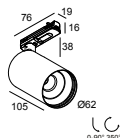

27600 0020 B

TRACK PARTS

Track profiles

27600 0020 B TRACK 1F ON 2m B

27600 0020 W TRACK 1F ON 2m W

27600 0030 B TRACK 1F ON 3m B

27600 0030 W TRACK 1F ON 3m W

Track parts

27600 0210 B TRACK 1F ON CORNER 180° B

27600 0210 W TRACK 1F ON CORNER 180° W

27600 0340 B TRACK 1F ON CORNER 90° IN B

27600 0340 W TRACK 1F ON CORNER 90° IN W

27600 0350 B TRACK 1F ON CORNER 90° OUT B

27600 0350 W TRACK 1F ON CORNER 90° OUT W

27600 0410 B TRACK 1F ON END CAP B

27600 0410 W TRACK 1F ON END CAP W

TRACK 1F ON 2m B

27600 0020 B

Current supply

27600 0110 B TRACK 1F ON END SUPPLY 11 B

27600 0110 W TRACK 1F ON END SUPPLY 11 W

27600 0120 B TRACK 1F ON END SUPPLY 12 B

27600 0120 W TRACK 1F ON END SUPPLY 12 W

27600 0140 B TRACK 1F ON MIDDLE SUPPLY B

27600 0140 W TRACK 1F ON MIDDLE SUPPLY W

TRACK 1F ON 2m B

27600 0020 B

COMPATIBLE LUMINAIRES

SPYCO AC ADM

27601 9228 SPYCO AC 92733 ADM1F DIM8