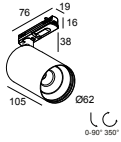

27600 0020 W

TRACK PARTS

Track profiles

27600 0020 B TRACK 1F ON 2m B

27600 0020 W TRACK 1F ON 2m W

27600 0030 B TRACK 1F ON 3m B

27600 0030 W TRACK 1F ON 3m W

Track parts

27600 0210 B TRACK 1F ON CORNER 180° B

27600 0210 W TRACK 1F ON CORNER 180° W

27600 0340 B TRACK 1F ON CORNER 90° IN B

27600 0340 W TRACK 1F ON CORNER 90° IN W

27600 0350 B TRACK 1F ON CORNER 90° OUT B

27600 0350 W TRACK 1F ON CORNER 90° OUT W

27600 0410 B TRACK 1F ON END CAP B

27600 0410 W TRACK 1F ON END CAP W

TRACK 1F ON 2m W

27600 0020 W

Current supply

27600 0110 B TRACK 1F ON END SUPPLY 11 B

27600 0110 W TRACK 1F ON END SUPPLY 11 W

27600 0120 B TRACK 1F ON END SUPPLY 12 B

27600 0120 W TRACK 1F ON END SUPPLY 12 W

27600 0140 B TRACK 1F ON MIDDLE SUPPLY B

27600 0140 W TRACK 1F ON MIDDLE SUPPLY W

TRACK 1F ON 2m W

27600 0020 W

COMPATIBLE LUMINAIRES

SPYCO AC ADM

27601 9228 SPYCO AC 92733 ADM1F DIM8