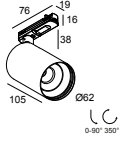

27600 0020 W

TRACK PARTS

Track profiles

27600 0020 B TRACK 1F ON 2m B

27600 0020 W TRACK 1F ON 2m W

27600 0030 B TRACK 1F ON 3m B

27600 0030 W TRACK 1F ON 3m W

Track parts

27600 0210 B TRACK 1F ON CORNER 180° B

27600 0210 W TRACK 1F ON CORNER 180° W

27600 0340 B TRACK 1F ON CORNER 90° IN B

27600 0340 W TRACK 1F ON CORNER 90° IN W

27600 0350 B TRACK 1F ON CORNER 90° OUT B

27600 0350 W TRACK 1F ON CORNER 90° OUT W

27600 0410 B TRACK 1F ON END CAP B

27600 0410 W TRACK 1F ON END CAP W

TRACK 1F ON 2m W

27600 0020 W

Current supply

27600 0110 B TRACK 1F ON END SUPPLY 11 B

27600 0110 W TRACK 1F ON END SUPPLY 11 W

27600 0120 B TRACK 1F ON END SUPPLY 12 B

27600 0120 W TRACK 1F ON END SUPPLY 12 W

27600 0140 B TRACK 1F ON MIDDLE SUPPLY B

27600 0140 W TRACK 1F ON MIDDLE SUPPLY W

TRACK 1F ON 2m W

27600 0020 W

COMPATIBLE LUMINAIRES

SPYCO AC ADM

27601 9228 SPYCO AC 92733 ADM1F DIM8