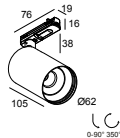

27600 0030 B

TRACK PARTS

Track profiles

27600 0020 B TRACK 1F ON 2m B

27600 0020 W TRACK 1F ON 2m W

27600 0030 B TRACK 1F ON 3m B

27600 0030 W TRACK 1F ON 3m W

Track parts

27600 0210 B TRACK 1F ON CORNER 180° B

27600 0210 W TRACK 1F ON CORNER 180° W

27600 0340 B TRACK 1F ON CORNER 90° IN B

27600 0340 W TRACK 1F ON CORNER 90° IN W

27600 0350 B TRACK 1F ON CORNER 90° OUT B

27600 0350 W TRACK 1F ON CORNER 90° OUT W

27600 0410 B TRACK 1F ON END CAP B

27600 0410 W TRACK 1F ON END CAP W

TRACK 1F ON 3m B

27600 0030 B

Current supply

27600 0110 B TRACK 1F ON END SUPPLY 11 B

27600 0110 W TRACK 1F ON END SUPPLY 11 W

27600 0120 B TRACK 1F ON END SUPPLY 12 B

27600 0120 W TRACK 1F ON END SUPPLY 12 W

27600 0140 B TRACK 1F ON MIDDLE SUPPLY B

27600 0140 W TRACK 1F ON MIDDLE SUPPLY W

TRACK 1F ON 3m B

27600 0030 B

COMPATIBLE LUMINAIRES

SPYCO AC ADM

27601 9228 SPYCO AC 92733 ADM1F DIM8