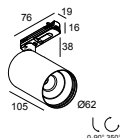

27600 0030 B

TRACK PARTS

Track profiles

27600 0020 B TRACK 1F ON 2m B

27600 0020 W TRACK 1F ON 2m W

27600 0030 B TRACK 1F ON 3m B

27600 0030 W TRACK 1F ON 3m W

Track parts

27600 0210 B TRACK 1F ON CORNER 180° B

27600 0210 W TRACK 1F ON CORNER 180° W

27600 0340 B TRACK 1F ON CORNER 90° IN B

27600 0340 W TRACK 1F ON CORNER 90° IN W

27600 0350 B TRACK 1F ON CORNER 90° OUT B

27600 0350 W TRACK 1F ON CORNER 90° OUT W

27600 0410 B TRACK 1F ON END CAP B

27600 0410 W TRACK 1F ON END CAP W

TRACK 1F ON 3m B

27600 0030 B

Current supply

27600 0110 B TRACK 1F ON END SUPPLY 11 B

27600 0110 W TRACK 1F ON END SUPPLY 11 W

27600 0120 B TRACK 1F ON END SUPPLY 12 B

27600 0120 W TRACK 1F ON END SUPPLY 12 W

27600 0140 B TRACK 1F ON MIDDLE SUPPLY B

27600 0140 W TRACK 1F ON MIDDLE SUPPLY W

TRACK 1F ON 3m B

27600 0030 B

COMPATIBLE LUMINAIRES

SPYCO AC ADM

27601 9228 SPYCO AC 92733 ADM1F DIM8