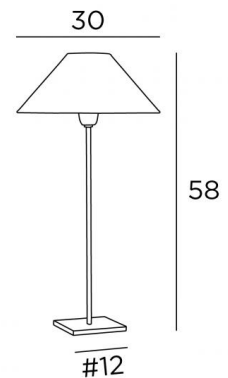

## ANOUKIS 3 o

ANOUKIS 3 in brushed chrome with lampshade in Coton chocolat (fabric from category 1)

Table lamp with a round conical lampshade. A unique creation in 1998, but it still retains due to its minimalist and sober design. Very discrete, easy to complete a decoration and indispensable in all rooms of the house.

### OVERALL SIZES

H58cm Ø30cm

### BASE

#12 x 1cm

### LAMPSHADE : SIZES & CODE

Ø9 - 30 - 16cm

Code: 1105 + fabric code

We offer more than 150 materials and colors