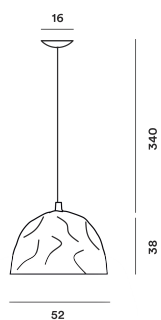

Bump, sospensione

technical details

FOSCARINI

Suspension lamp with direct light. Semi-spherical diffuser in a blend of liquid coated injection moulded ABS and PMMA. Transparent cable and white ceiling canopy. Electric decentralisation kit available.

Bump

SCHEMATIC & LIGHT EMISSION

MATERIAL

Liquid coated and moulded PMMA or ABS

COLORS

ACCESSORIES

Bump

LIGHT SOURCE

halo, LED retrofit
25WE27

CERTIFICATIONS

ENERGY EFFICIENCY

A+, A,