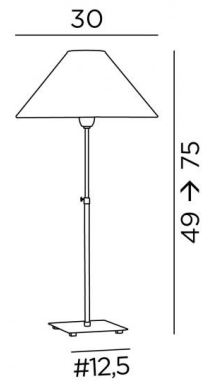

ZABOU 1

ZABOU 1 in brushed bronze with lampshade in Bombay flash (fabric from category 1)

Table lamp adjustable in height with round conical lampshade. Timeless and very decorative

OVERALL SIZES

H49→75cm Ø30cm

BASE

#12,5 x 1,5cm

TECHNICAL DATA

One E27 fitting with ring and pull cord

The arm is adjustable

An electrical cord

AVAILABLE METAL FINISHES AND CODES

29 - Brushed bronze - 2191 029

32 - Brushed chrome - 2191 032

LAMPSHADE : SIZES & CODE

Ø9 - 30 - 16cm

Code: 1105 + fabric code

We offer more than 150 materials and colors