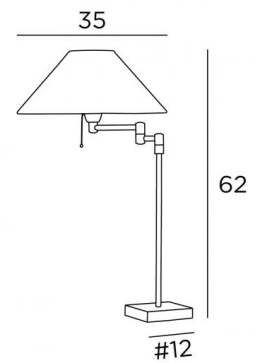

SENNEDJEN

SENNEDJEN in polished chrome with lampshade in Coton groseille (fabric from category 1)

Desk lamp with articulated arm and round conical lampshade. E27 fitting with pull cord

OVERALL SIZES

H62cm L35→60cm

BASE

#12 x 2cm

TECHNICAL DATA

One E27 fitting with ring and pull cord

An electrical cord

AVAILABLE METAL FINISHES AND CODES

29 - Brushed bronze - 2173 029

32 - Brushed chrome - 2173 032

LAMPSHADE : SIZES & CODE

Ø11 - 35 - 18cm

Code: 2173 + fabric code

We offer more than 150 materials and colors

SWITCH
ON
FITTING