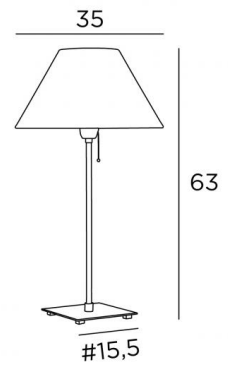

HOURGADA

HOURGADA in brushed bronze with lampshade in Seta framboise (fabric from category 3)

Desk lamp with round conical lampshade. E27 fitting with pull cord. Classical, contemporary design

OVERALL SIZES

H63cm Ø35cm

BASE

#15,5 x 1,5cm

TECHNICAL DATA

E27 fitting with pullcord switch

AVAILABLE METAL FINISHES AND CODES

29 - Brushed bronze - 2134 029

32 - Brushed chrome - 2134 032

LAMPSHADE : SIZES & CODE

Ø14 - 35 - 21cm

Code: 2134 + fabric code

We offer more than 150 materials and colors