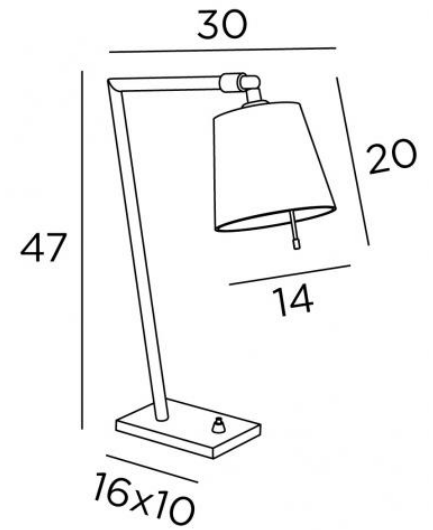

PAPYRUS

PAPYRUS in brushed bronze & brushed nickel (code 93) with lampshade in Bombay Caraïbes (fabric from category 1)

Bedside lamp with mobile lampshade. Contemporary with very pure design

OVERALL SIZES

H47cm L30 x 14cm Base : 16 x 10 x 1,5cm

TECHNICAL DATA

- One E27 fitting with ring
- An arm to articulated the lampshade
- The lampshade is adjustable
- A push switch on the base
- An electrical cord
- Mandatory use of a LED bulb (safety)

AVAILABLE METAL FINISHES AND CODES

29 - Brushed bronze - 2167 029

93 - Brushed bronze & Brushed nickel - 2167 093

95 - Brushed bronze & Brushed
brass - 2167 095

LAMPSHADE : SIZES & CODE

Ø10 - 14 - 13cm

Code: 2167 + fabric code