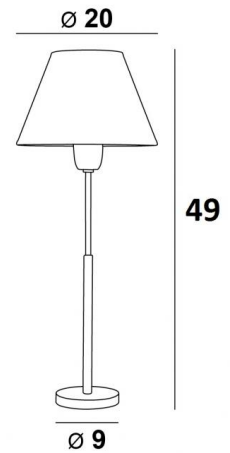

PEPI

PEPI in brushed bronze with lampshades in Maille albâtre, craie et fumée (fabrics from category 1)

Bedside lamp with round lampshade. Contemporary with very pure design

OVERALL SIZES

H49cm Ø20cm

BASE

Ø9 x 1,5cm

TECHNICAL DATA

E27 fitting with ring
Switch on the cable

AVAILABLE METAL FINISHES AND CODES

29 - Brushed bronze - 2163 029

32 - Brushed chrome - 2163 032

LAMPSHADE : SIZES & CODE

Ø10 - 20 - 14cm

Code: 2163 + fabric code