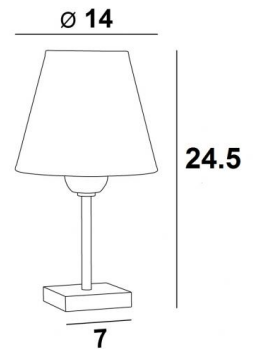

SETHI

SETHI in brushed bronze with lampshade in Lin Moscou (fabric from category 2)

Mini table lamp with round lampshade. Classic and sober

OVERALL SIZES

H24,5cm Ø14cm

BASE

#7 x 1,5cm

TECHNICAL DATA

E27 fitting with ring

Switch on the cable

Mandatory use of a LED bulb (safety)

AVAILABLE METAL FINISHES AND CODES

29 - Brushed bronze - 2180 029

32 - Brushed chrome - 2180 032

LAMPSHADE : SIZES & CODE

Ø8 - 14 - 12cm