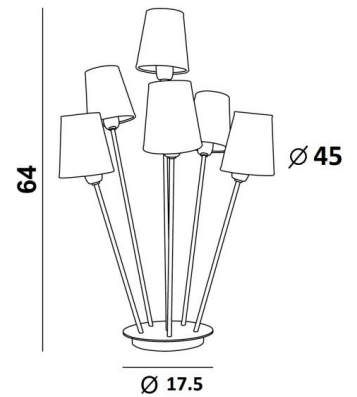

## COLINE

COLINE in bronze medal with lampshades in Coton (safran, rouge, fuchsia, milk-shake, flamenco, violet) = set CANDY (fabrics from category 1)

A funny, colored atmosphere to use as a flower bouquet to place on a piece of furniture. Choice of colors for, lampshades between a set CANDY (618) or COSY (619)

### OVERALL SIZES

H64cm Ø45cm

### BASE

Plate : Ø17,5cm

Box : Ø14 x 2,5cm

### LAMPSHADE : SIZES & CODE

Ø7 - 10 - 11cm (x6)

Code: 2120 (x 6) + fabric code

Code: 2121618 (CANDY) + fabric code

Code: 2121619 (COSY) + fabric code

We offer more than 150 materials and colors

ONLY  
LED BULB