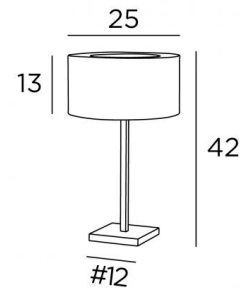

MENNA 1 cyl

MENNA 1 in brushed bronze with lampshade in Coton pavé du nord (fabric from category 1)

Table lamp with round cylindrical lampshade partially closed at the top. Available in 3 sizes. Sober, very modern design

OVERALL SIZES

H42cm Ø25cm

BASE

#12 x 1,5cm

TECHNICAL DATA

E27 fitting with ring

Switch on the cable

Lampshade covered by a ring of the same fabric for not to see the bulb

AVAILABLE METAL FINISHES AND CODES

28 - Light bronze - 2255 028

29 - Brushed bronze - 2255 029

32 - Brushed chrome - 2255 032

LAMPSHADE : SIZES & CODE

Ø25 - 25 - 13cm + ring Ø16cm

Code: 2255 + fabric code

We offer more than 150 materials and colors