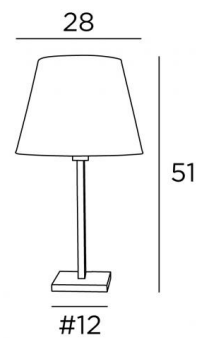

MENNA 1 o

MENNA 1 in brushed bronze with conical lampshade in Boston sable (fabric from category 4)

Table lamp with round conical lampshade. Available in 3 sizes. Sober, very modern design

OVERALL SIZES

H51cm Ø28cm

BASE

#12 x 1,5cm

TECHNICAL DATA

E27 fitting with ring
Switch on the cable

AVAILABLE METAL FINISHES AND CODES

28 - Light bronze - 2255 028

29 - Brushed bronze - 2255 029

32 - Brushed chrome - 2255 032

LAMPSHADE : SIZES & CODE

Ø18 - 28 - 21cm

Code: 2258 + fabric code

We offer more than 150 materials and colors