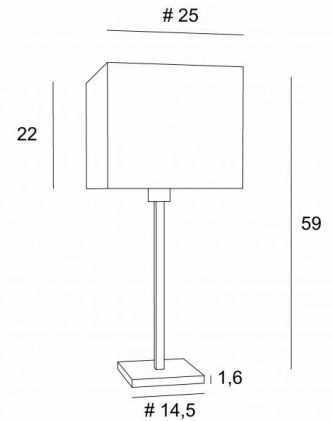

## MENNA 2 #

MENNA 2 in brushed bronze with lampshade in Turda abricot (fabric from category 3)

Table lamp with square lampshade. Available in 3 sizes. Sober, very modern design

### OVERALL SIZES

H59cm #25cm

### BASE

#14,5 x 1,6cm

### LAMPSHADE : SIZES & CODE

#25 - 25- 22cm

Code: 2262 + fabric code

We offer more than 150 materials and colors