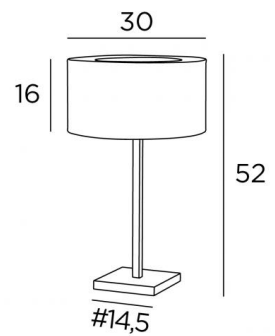

MENNA 2 cyl

MENNA 2 in brushed bronze with lampshade in Coton Sépia (fabric from category 1)

Table lamp with round cylindrical lampshade partially closed at the top. Available in 3 sizes. Sober, very modern design

OVERALL SIZES

H52cm Ø30cm

BASE

#14,5 x 1,6cm

TECHNICAL DATA

E27 fitting with ring

Switch on the cable

Lampshade covered by a ring of the same fabric for not to see the bulb

AVAILABLE METAL FINISHES AND CODES

28 - Light bronze - 2256 028

29 - Brushed bronze - 2256 029

32 - Brushed chrome - 2256 032

LAMPSHADE : SIZES & CODE

Ø30 - 30 - 16cm + ring Ø18cm

Code: 2256 + fabric code

We offer more than 150 materials and colors