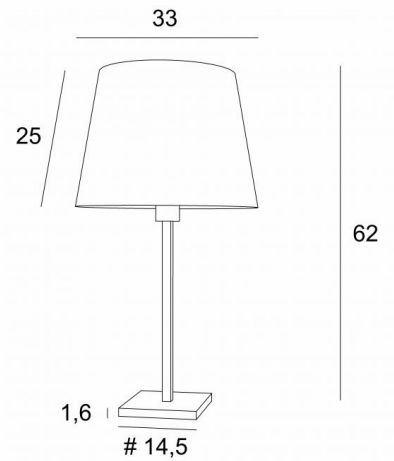

MENNA 2 o

MENNA 2 in brushed bronze with lampshade in Dreams bambou (fabric from category 2)

Table lamp with round conical lampshade. Available in 3 sizes. Sober, very modern design

OVERALL SIZES

H62cm Ø33cm

BASE

#14,5 x 1,6cm

TECHNICAL DATA

E27 fitting with ring
Switch on the cable

AVAILABLE METAL FINISHES AND CODES

28 - Light bronze - 2256 028

29 - Brushed bronze - 2256 029

32 - Brushed chrome - 2256 032

LAMPSHADE : SIZES & CODE

Ø25 - 33 - 25cm

Code: 2259 + fabric code

We offer more than 150 materials and colors