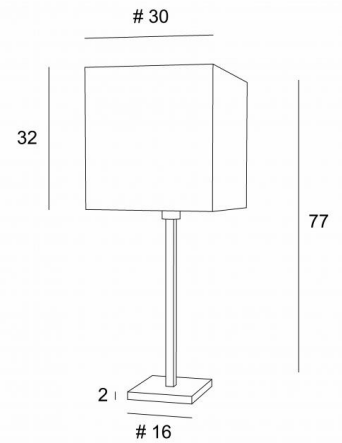

## MENNA 3 #

MENNA 3 in brushed bronze with square lampshade in Gabala caramel (fabric from category 3)

Table lamp with square lampshade. Available in three sizes. Sober, very modern design

### OVERALL SIZES

H77cm #30cm

### BASE

#16 x 2cm

### LAMPSHADE : SIZES & CODE

#30 - 30 - 32cm

Code: 2263 + fabric code

We offer more than 150 materials and colors