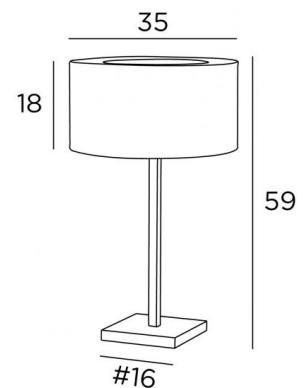

MENNA 3 cyl

MENNA 3 in brushed bronze with lampshade in Seta Pirée (fabric from category 3)

Table lamp with round cylindrical lampshade partially closed at the top. Available in three sizes. Sober, very modern design

OVERALL SIZES

H59cm Ø35cm

BASE

#16 x 2cm

TECHNICAL DATA

E27 fitting with ring

Switch on the cable

Lampshade covered by a ring of the same fabric for not to see the bulb

AVAILABLE METAL FINISHES AND CODES

28 - Light bronze - 2257 028

29 - Brushed bronze - 2257 029

32 - Brushed chrome - 2257 032

LAMPSHADE : SIZES & CODE

Ø35 - 35 - 18cm + ring Ø22cm

Code: 2257 + fabric code

We offer more than 150 materials and colors