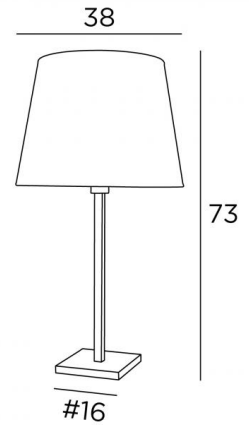

MENNA 3 o

MENNA 3 in brushed bronze with lampshade in Sami chanvre (fabric from category 2)

Table lamp with round conical lampshade. Available in three sizes. Sober, very modern design

#### OVERALL SIZES

H73cm Ø38cm

#### BASE

#16 x 2cm

#### LAMPSHADE : SIZES & CODE

Ø28 - 38 - 28cm

Code: 2260 + fabric code

We offer more than 150 materials and colors

LIGHTING COLLECTION