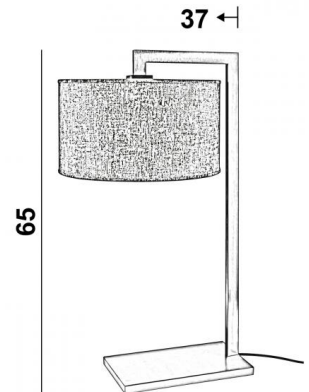

DEP

DEP in brushed bronze with lampshade in Sami glaise (fabric from category 2)

Table lamp with round cylinder lampshade. Sober and contemporary design

OVERALL SIZES

H65cm | →37 x 32cm

BASE

16,5 x 27 x 2cm

TECHNICAL DATA

E27 fitting with ring

Switch on the cable

Lampshade delivered with a diffuser in Polycrystal (Ø 32cm)

AVAILABLE METAL FINISHES AND CODES

29 - Brushed bronze - 2235 029

32 - Brushed chrome - 2235 032

LAMPSHADE : SIZES & CODE

Ø32 - 32 - 18cm

+ *integral diffuser*

Code: 2235 + fabric code

We offer more than 150 materials and colors

LIGHTING COLLECTION