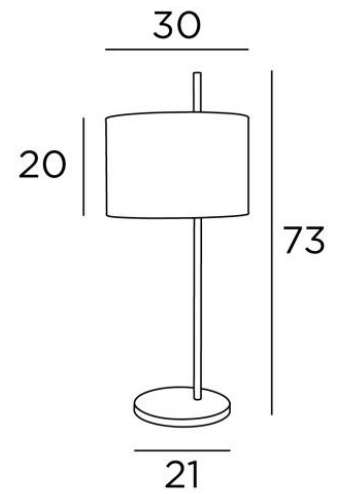

MENDES

MENDES in brushed bronze with lampshade in Gabala caramel (fabric from category 3)

A sober design and trendy

Table lamp with round cylindrical lampshade

Also available as a floor lamp, see [MENDES FLOOR](#)

OVERALL SIZES

H73cm Ø30cm

BASE

Ø21 x 1,5cm

TECHNICAL DATA

E27 fitting with ring

Switch on the cable

AVAILABLE METAL FINISHES AND CODES

28 - Light bronze - 2253 028

29 - Brushed bronze - 2253 029

LAMPSHADE : SIZES & CODE

Ø30 - 30 - 20cm

Code: 2253 + fabric code

We propose more than 150 materials/colors for lampshades.

SWITCH
ON
CABLE

LIGHTING COLLECTION