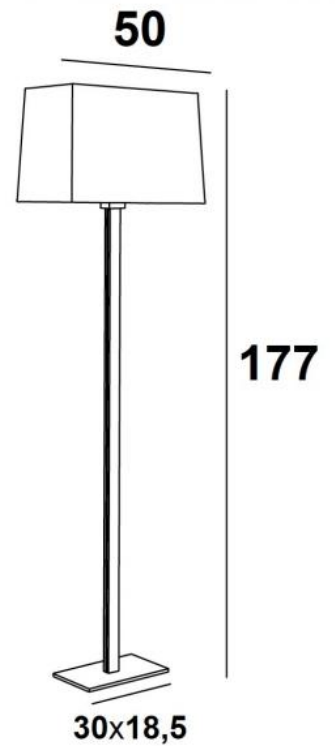

TAHO FLOOR

TAHO FLOOR in brushed bronze with lampshade in Sami passion (fabric from category 2)

Sober and contemporary design

Floor lamp with foot switch and rectangular lampshade covered by a opal plexi

Also available as a table lamp, see [TAHO](#)

OVERALL SIZES

H177cm L50 x 27cm

BASE

30 x 18,5 x 2,5cm

TECHNICAL DATA

One E27 fitting with ring

A foot switch on the cable (standard)

A foot dimmer on the cable (option)

Lampshade covered by an opal plexi for not to see the light bulb

AVAILABLE METAL FINISHES AND CODES

29 - Brushed bronze - 3481 029

LAMPSHADE : SIZES & CODE

47x23 - 50x27 - 33cm