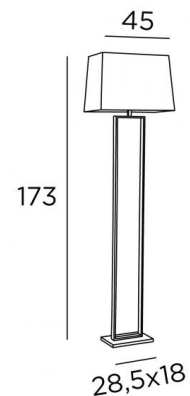

## KHABA FLOOR

KHABA FLOOR in brushed bronze with lampshade in Coton sépia (fabric from category 1)

Floor lamp with rectangular lampshade. Foot switch. Clean, contemporary design. Is also available in table lamp

### OVERALL SIZES

H173cm L50 x 27cm

### BASE

28,5 x 18 x 2,5cm

### LAMPSHADE : SIZES & CODE

45x22 - 50x27 - 33cm

Code: 3491 + fabric code

We offer more than 150 materials and colors