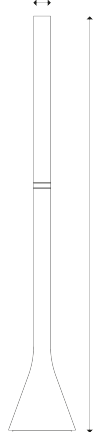

Croma,
Design by Luca Nichetto

Model Croma

Taking its name from the Italian word for a 'quaver' or 'eighth', the floor lamp Croma reflects the dynamism of the musical note in its slender frame. In contrast to the classic floor lamp, which typically opens out at the top, Luca Nichetto turned the frame on its head to create a revolutionary product. Immediate in its function, elegant in the four available finishes, Croma's powerful light output and dim-to-warm function make it suitable for a variety of environments.

Croma

Ø 7.6 cm
Ø 2.99"

186 cm
73.22"

110 cm
43.3"

Ø 30 cm
Ø 11.81"

Ø 30 cm
Ø 11.81"

Light source

LED
Dim-to-warm
from 2200 K
to 3200 K
42 W / 5600 lm
220-240 V
CRI 90
MacAdam 3-Step

Dim-to-warm
20% ? 2200 K – 1400 lm
40% ? 2600 K – 2400 lm
60% ? 2850 K – 3550 lm
80% ? 3000 K – 4600 lm
100% ? 3200 K – 5600 lm

LED included

Structure: Metal

Code

Matte White – 9010	17270 1000
Matte Black – 9005	17270 2000
Bronze	17270 3400
Green	17270 7000