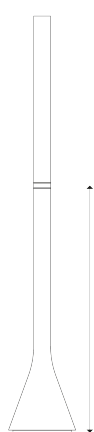

Croma,
Design by Luca Nichetto

Model Croma

Taking its name from the Italian word for a 'quaver' or 'eighth', the floor lamp Croma reflects the dynamism of the musical note in its slender frame. In contrast to the classic floor lamp, which typically opens out at the top, Luca Nichetto turned the frame on its head to create a revolutionary product. Immediate in its function, elegant in the four available finishes, Croma's powerful light output and dim-to-warm function make it suitable for a variety of environments.

Croma

Ø 7.6 cm
Ø 2.99"

186 cm
73.22"

110 cm
43.3"

Ø 30 cm
Ø 11.81"

Ø 30 cm
Ø 11.81"

Light source

LED
Dim-to-warm
from 2200 K
to 3200 K
42 W / 5600 lm
220-240 V
CRI 90
MacAdam 3-Step

Dim-to-warm
20% ? 2200 K – 1400 lm
40% ? 2600 K – 2400 lm
60% ? 2850 K – 3550 lm
80% ? 3000 K – 4600 lm
100% ? 3200 K – 5600 lm

LED included

Structure: Metal

Code

Matte White – 9010	17270 1000
Matte Black – 9005	17270 2000
Bronze	17270 3400
Green	17270 7000