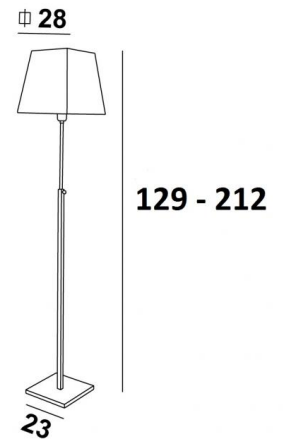

ZABARAH #

ZABARAH in brushed bronze with lampshade in Seta anthracite (fabric from category 3)

Reading lamp, adjustable in height with square lampshade. Foot switch. Sober and classic

#### OVERALL SIZES

H129→212cm #28cm

#### BASE

#23,5 x 2,5cm

#### LAMPSHADE : SIZES & CODE

#20 - 28 - 28cm

Code: 3391 + fabric code

We offer more than 150 materials and colors

**LIGHTING COLLECTION**