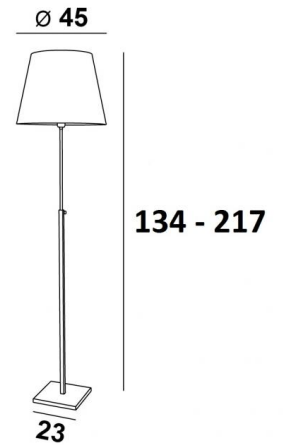

ZABARAH o

ZABARAH in brushed chrome with lampshade in Seta taupe (fabric from category 3)

Reading lamp, adjustable in height with conical round lampshade. Foot switch. Sober and classic

OVERALL SIZES

H134→217cm Ø45cm

BASE

#23,5 x 2,5cm

TECHNICAL DATA

One E27 fitting with ring
A foot switch on the cable (standard)
A foot dimmer on the cable (option)
Floor lamp adjustable in height

AVAILABLE METAL FINISHES AND CODES

29 - Brushed bronze - 3191 029

32 - Brushed chrome - 3191 032

LAMPSHADE : SIZES & CODE

Ø30 - 45 - 35cm

Code: 3191 + fabric code

We offer more than 150 materials and colors

LIGHTING COLLECTION