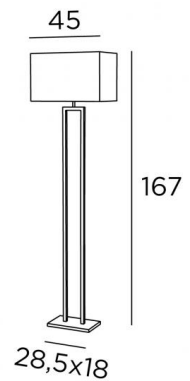

MERTY FLOOR

MERTY FLOOR in brushed bronze with lampshade in Lin Moscou (fabric from category 2)

Floor lamp with a rectangular lampshade. A meticulous production to which our craftsmen pay special attention. Contemporary and with a pure design, it fits perfectly with any type of decoration. Also available as a table lamp

OVERALL SIZES

H167cm L45 x 25cm

BASE

28,5 x 18 x 2,5cm

TECHNICAL DATA

One E27 fitting with ring
A foot switch on the cable (standard)
A foot dimmer on the cable (option)

AVAILABLE METAL FINISHES AND CODES

29 - Brushed bronze - 3472 029

LAMPSHADE : SIZES & CODE

45x25 - 45x25 - 28cm

Code: 3472 + fabric code

We offer more than 150 materials and colors