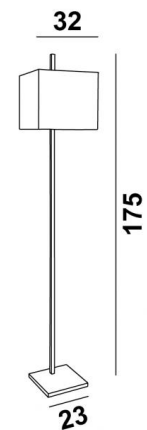

FARAS FLOOR

FARAS FLOOR in brushed bronze with lampshade in Sami bronze
(fabric from category 2)

Floor lamp with square lampshade. Foot switch. Is also available in two table lamps

OVERALL SIZES

H175cm #32cm

BASE

#23,5 x 2,5cm

TECHNICAL DATA

One E27 fitting with ring
A foot switch on the cable (standard)
A foot dimmer on the cable (option)

AVAILABLE METAL FINISHES AND CODES

29 - Brushed bronze - 3331 029

LAMPSHADE : SIZES & CODE

#32 - 32 - 29cm

Code: 3331 + fabric code

We offer more than 150 materials and colors