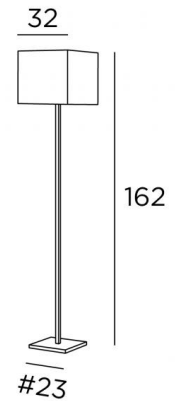

MENNA FLOOR

MENNA FLOOR in brushed bronze with lampshade in Kanak écorce (fabric from category 4)

Floor lamp with square lampshade. Sober design. Foot switch. Is also available as three table lamps

OVERALL SIZES

H162cm #32cm

BASE

#23,5 x 2,5cm

TECHNICAL DATA

One E27 fitting with ring
A foot switch on the cable (standard)
A foot dimmer on the cable (option)

AVAILABLE METAL FINISHES AND CODES

29 - Brushed bronze - 3150 029

32 - Brushed chrome - 3150 032

LAMPSHADE : SIZES & CODE

#32 - 32 - 29cm

Code: 3151 + fabric code

We offer more than 150 materials and colors