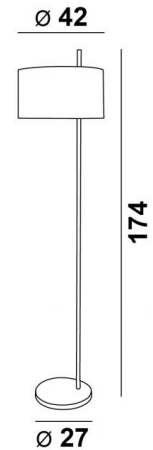

MENDES FLOOR

MENDES FLOOR in brushed bronze with lampshade in Trento ficelle (fabric from category 3)

Floor lamp with cylindrical lampshade. Foot switch. A sober and very deco design. Is also available as table lamp.

OVERALL SIZES

H174cm Ø42cm

BASE

Ø27 x 2,5cm

TECHNICAL DATA

One E27 fitting with ring

A foot switch on the cable (standard)

A foot dimmer on the cable (option)

AVAILABLE METAL FINISHES AND CODES

29 - Brushed bronze - 3253 029

LAMPSHADE : SIZES & CODE

Ø42 - 42 - 23cm

Code: 3253 + fabric code

We offer more than 150 materials and colors