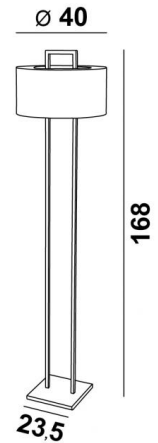

SATIS FLOOR

SATIS FLOOR in brushed bronze with lampshade in Trento noisette (fabric from category 3)

Pure and timeless floor lamp. Its originality can be found in its very surprising design. A meticulous production to which our craftsmen pay special attention. It has become a "must" of the *Lighting Collection*. This floor lamp is associated with two wall lamps and a table lamp. The cylindrical lampshade is partially closed at the top

OVERALL SIZES

H168cm Ø40cm

BASE

#23,5 x 2,5cm

TECHNICAL DATA

One E27 fitting with ring

A foot switch on the cable (standard)

A foot dimmer on the cable (option)

Lampshade covered by a ring of the same fabric for not to see the bulb

AVAILABLE METAL FINISHES AND CODES

28 - Light bronze - 3271 028

29 - Brushed bronze - 3271 029

LAMPSHADE : SIZES & CODE

Ø40 - 40 - 21cm + ring Ø26cm