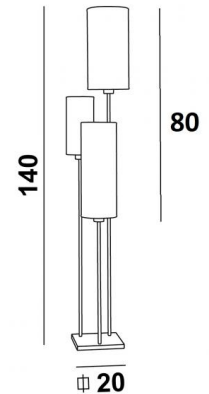

NOUKAR + shades

NOUKAR in brushed bronze with lampshades in Dreams bambou (fabric from category 2)

Small floor lamp with three round cylindrical lampshades. Foot switch. Sober and classic

OVERALL SIZES

H140cm Ø32cm

BASE

#20 x 2cm

TECHNICAL DATA

Three E27 fittings with ring
A foot switch on the cable (standard)
A foot dimmer on the cable (option)

AVAILABLE METAL FINISHES AND CODES

29 - Brushed bronze - 3460 029

32 - Brushed chrome - 3460 032

LAMPSHADE : SIZES & CODE

Ø12 - 12 - 25cm

Ø15 - 15 - 40cm

Ø18 - 18 - 35cm

Code: 3461 + fabric code

Code: 3462 + fabric code

Code: 3463 + fabric code

We offer more than 150 materials and colors